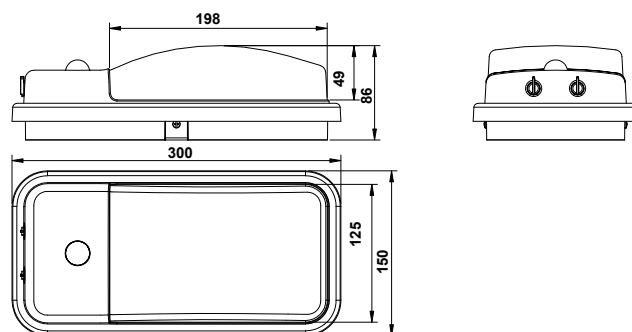

PRO	CRI ≥ 80	
IP65		L°
220-240V 50/60Hz		30000h L70

DIMENSION DRAW

Model:	Mat S 20
Format:	Square
Location:	Exterior
Wattage:	20W
Materials:	...
Led Color:	3000K / 4000K / 6500K
Product Dimension:	...
IP Code:	65
Fixation:	Surface
CRI :	80
Lumen Output:	2,000LM
Frequency:	50/60 Hz
Beam Angle:	L°